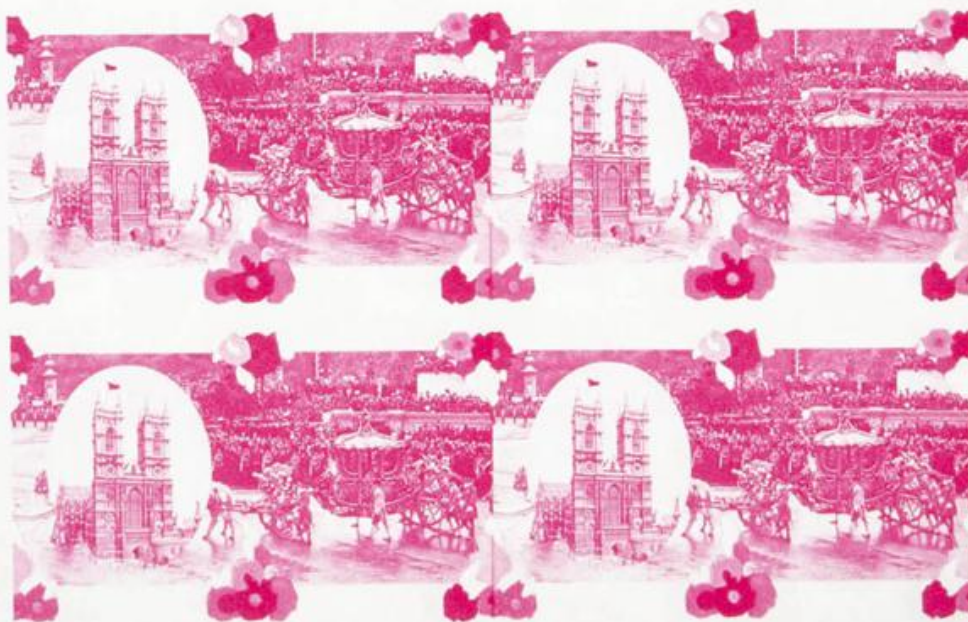

# Lote: 1032

## The Fournier Universe. Part 1 (From A to I) #109

\*\* Yvert 454/59. 1977. Silver Jubilee. Group of progressive plate proofs of the set.

*Westminster Abbey*

*Golden State Coach Enroute*

*Westminster Abbey*