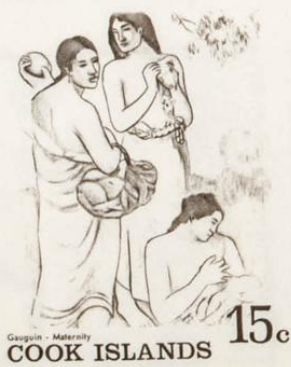

Lote: 885

The Fournier Universe. Part 1 (From A to I) #109

** Yvert 160/65. 1967. Gauguin paintings. Group of progressive plate proofs of the set.

PAUL GAUGUIN (1848-1903). ARTIST OF POLYNESIA

SHEET 90c

Gauguin - Still life with flowers
COOK ISLANDS 5c