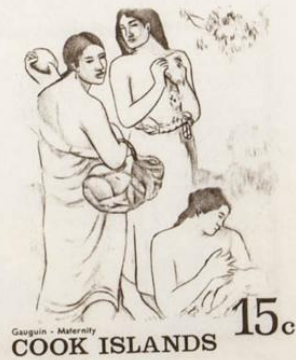

Lote: 885

The Fournier Universe. Part 1 (From A to I) #109

** Yvert 160/65. 1967. Gauguin paintings. Group of progressive plate proofs of the set.

PAUL GAUGUIN (1848-1903). ARTIST OF POLYNESIA

SHEET 90c

Gauguin - Still life with flowers
COOK ISLANDS 5c